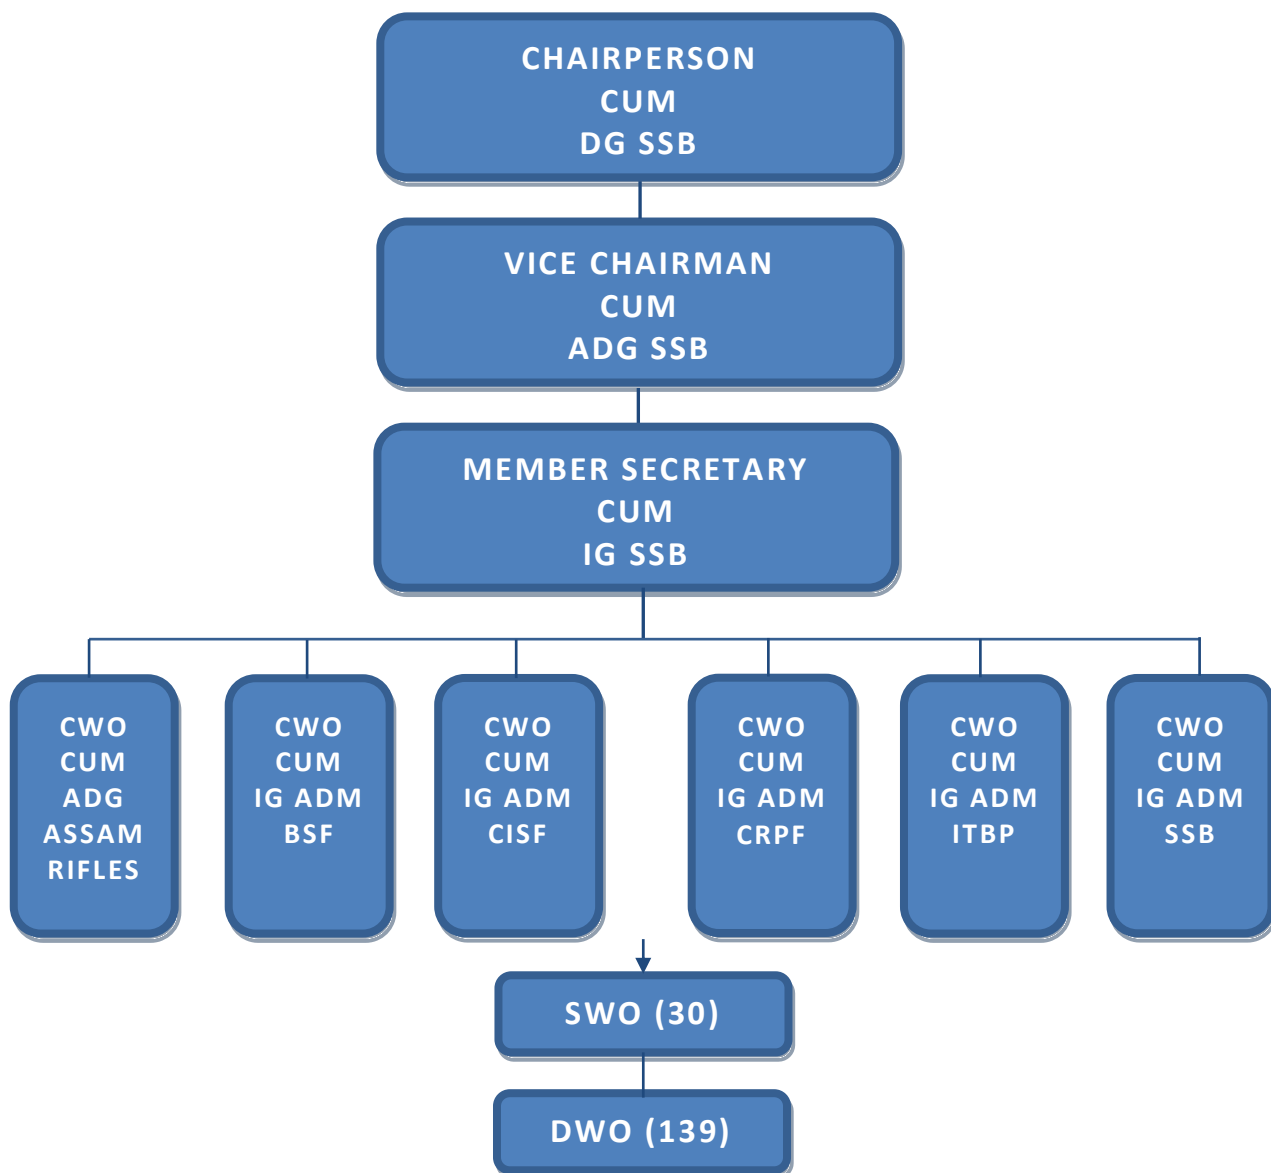

APEX BODY

APEX BODY OF WARB

Chairman	DG of CAPF	On Rotation Basis among CAPF
Vice-Chairman	ADG	Same CAPF as of Chairman
Member Secretary	IG	Same CAPF as of Chairman
6 Members	IG(Adm)	IG(Adm) of AR, BSF, CISF, CRPF, ITBP & SSB as members of Apex Body

Tenure

- i) The tenure of the Chairman would normally be three years.**
- ii) The Vice Chairman & Member Secretary would be the ADG and IG of same forces with tenure of three years, conterminous with the Chairman.**